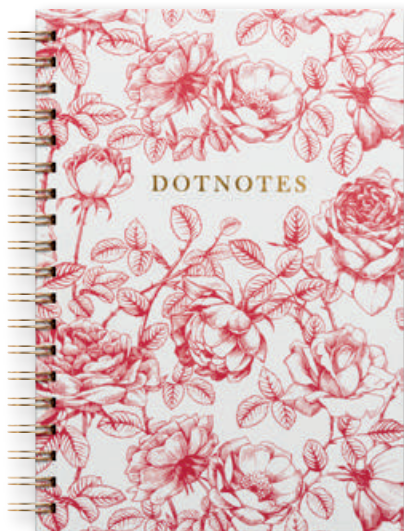

Format ark: 210x297 mm (A4), vikt i A6-format.

99 1086 00 Pretty Pastels.

99 1094 00 Color explosion.

99 1140 00 Be more productive.

99 1086 00

99 1094 00

99 1140 00

92 7429 00