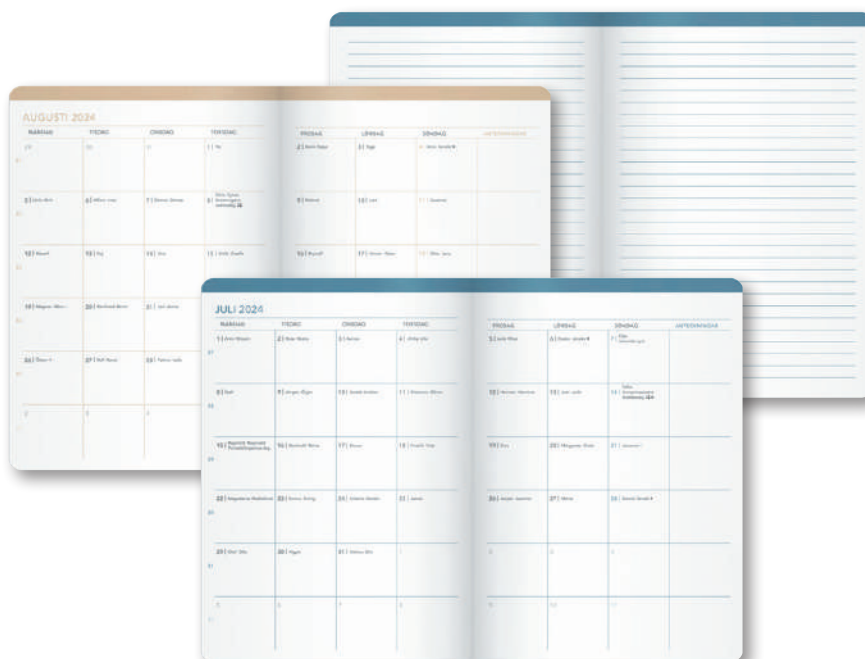

Månadskalendern A5

Kalender i mjukt kartongomslag. Månadsuppslag. Gott om anteckningssidor. 3 olika färger inuti. Sydd ryggen. FSC®.

Format: 148x210 mm (A5).

91 1061 24 Månadskalendern A5.