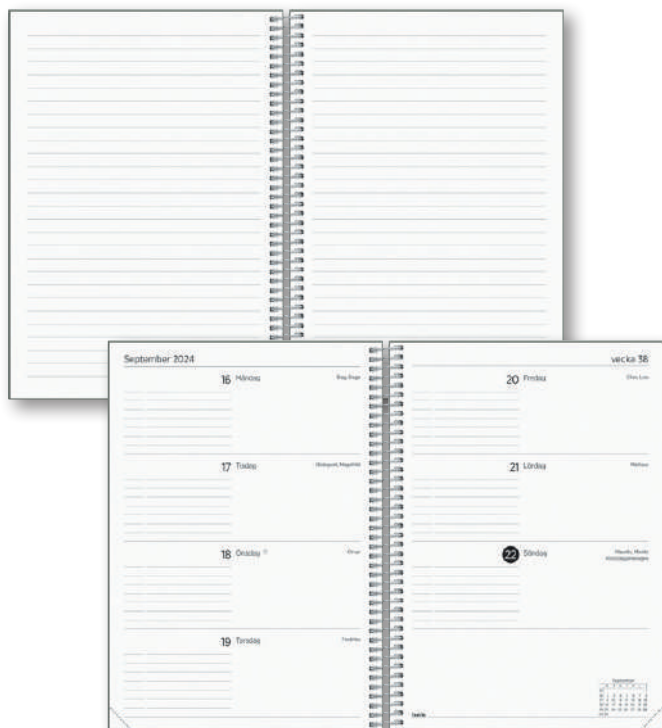

Organizer & Notes

Kalender med tryckt kartongomslag. Första halvan är kalenderdel och andra halvan är linjerade anteckningssidor. Flyttbara flikar och gummiband. Spiralbunden. FSC®.

Format: 148x210 mm (A5).

91 1042 24 Organizer & Notes.

Ny design!

Ny design!

Twist

Kalender medpräglat konstläderomslag med flärp. Spiralbunden.

Format, kalendarium och innehåll se sid 24-25.

- **91 5501 24 Senator A5, svart.**
- **91 5502 24 Senator A5, blå.**
- **91 5503 24 Senator A5, beige.**
- **91 5504 24 Senator A5, grå.**
- **91 5505 24 Stor Veckokalender, svart.**
- **91 5506 24 Stor Veckokalender, beige.**
- **91 5507 24 Liten Veckokalender, svart.**
- **91 5508 24 Liten Veckokalender, beige.**
- **91 5509 24 Leader, blå.**
- **91 5510 24 Leader, grå.**
- **91 5577 24 Dagbok, svart.**
- **91 5578 24 Dagbok, grå.**
- **91 5579 24 Dagbok, beige.**
- **91 5580 24 Business, svart.**
- **91 5581 24 Business, blå.**
- **91 5582 24 Business, beige.**
- **91 5587 24 Business, grå.**
- **91 5583 24 Senator A6, svart.**
- **91 5584 24 Senator A6, blå.**
- **91 5585 24 Senator A6, beige.**
- **91 5586 24 Senator A6, grå.**